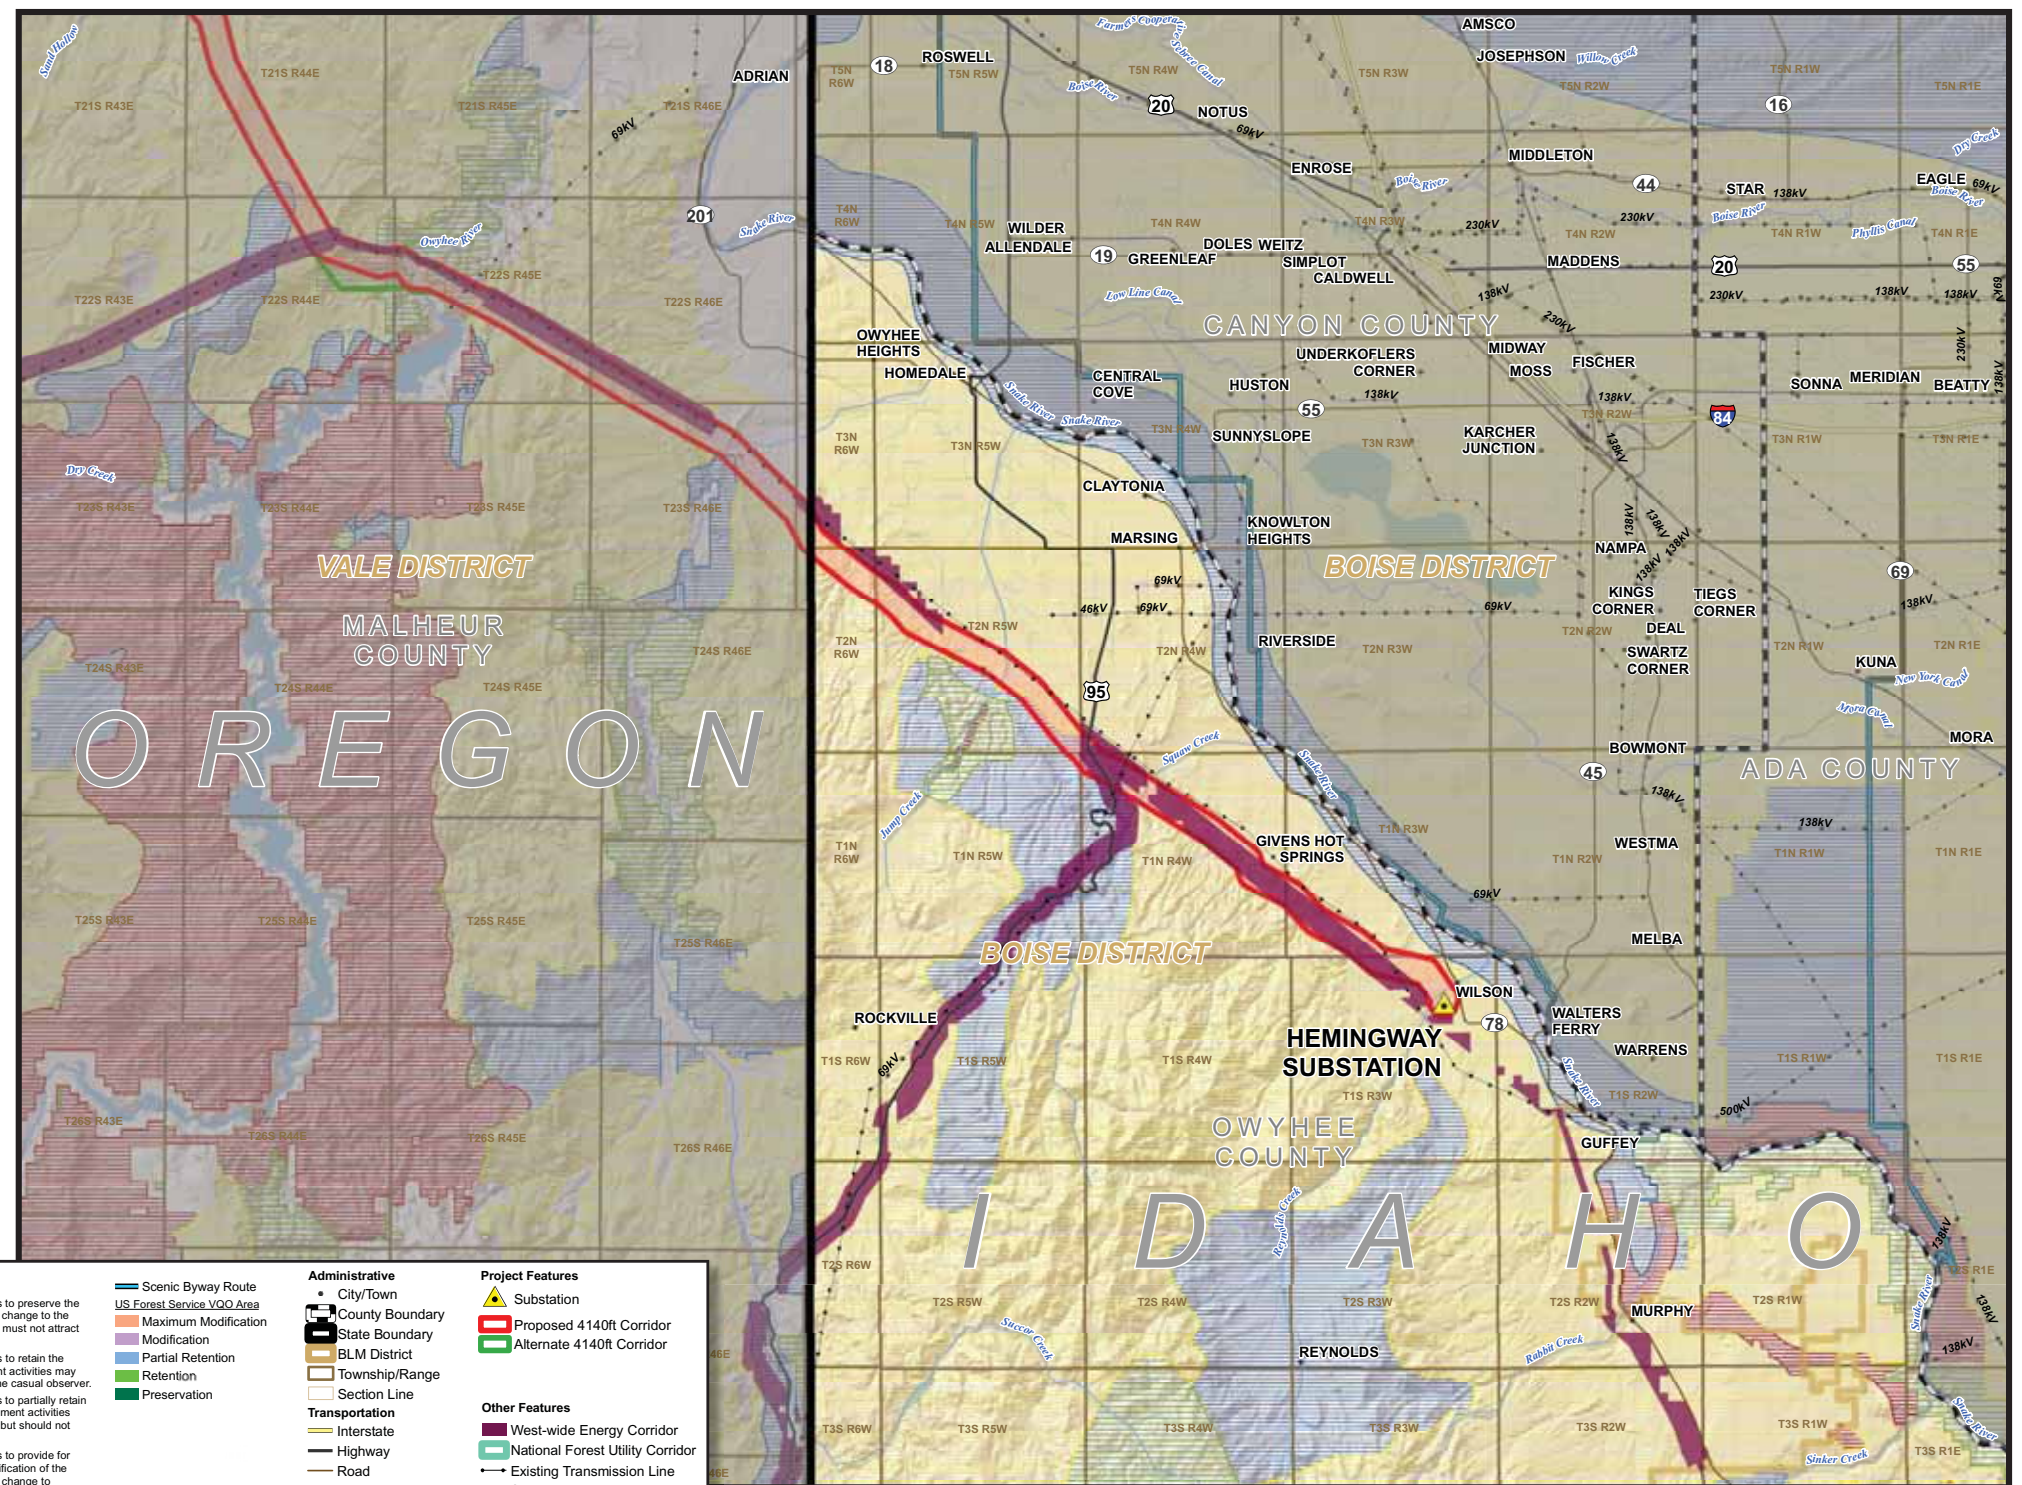

Preliminary Visual Resources

- Designated scenic corridors
- BLM and USFS visual resource plan standards

Include in your comments any additional resources we should consider and, if possible, their location.

No warranty is made as to the accuracy, reliability, or completeness of these data for individual or aggregate use with other data. Original data were compiled from various sources. This information may not meet National Map Accuracy Standards. This product was developed through digital means and may be updated without notification.