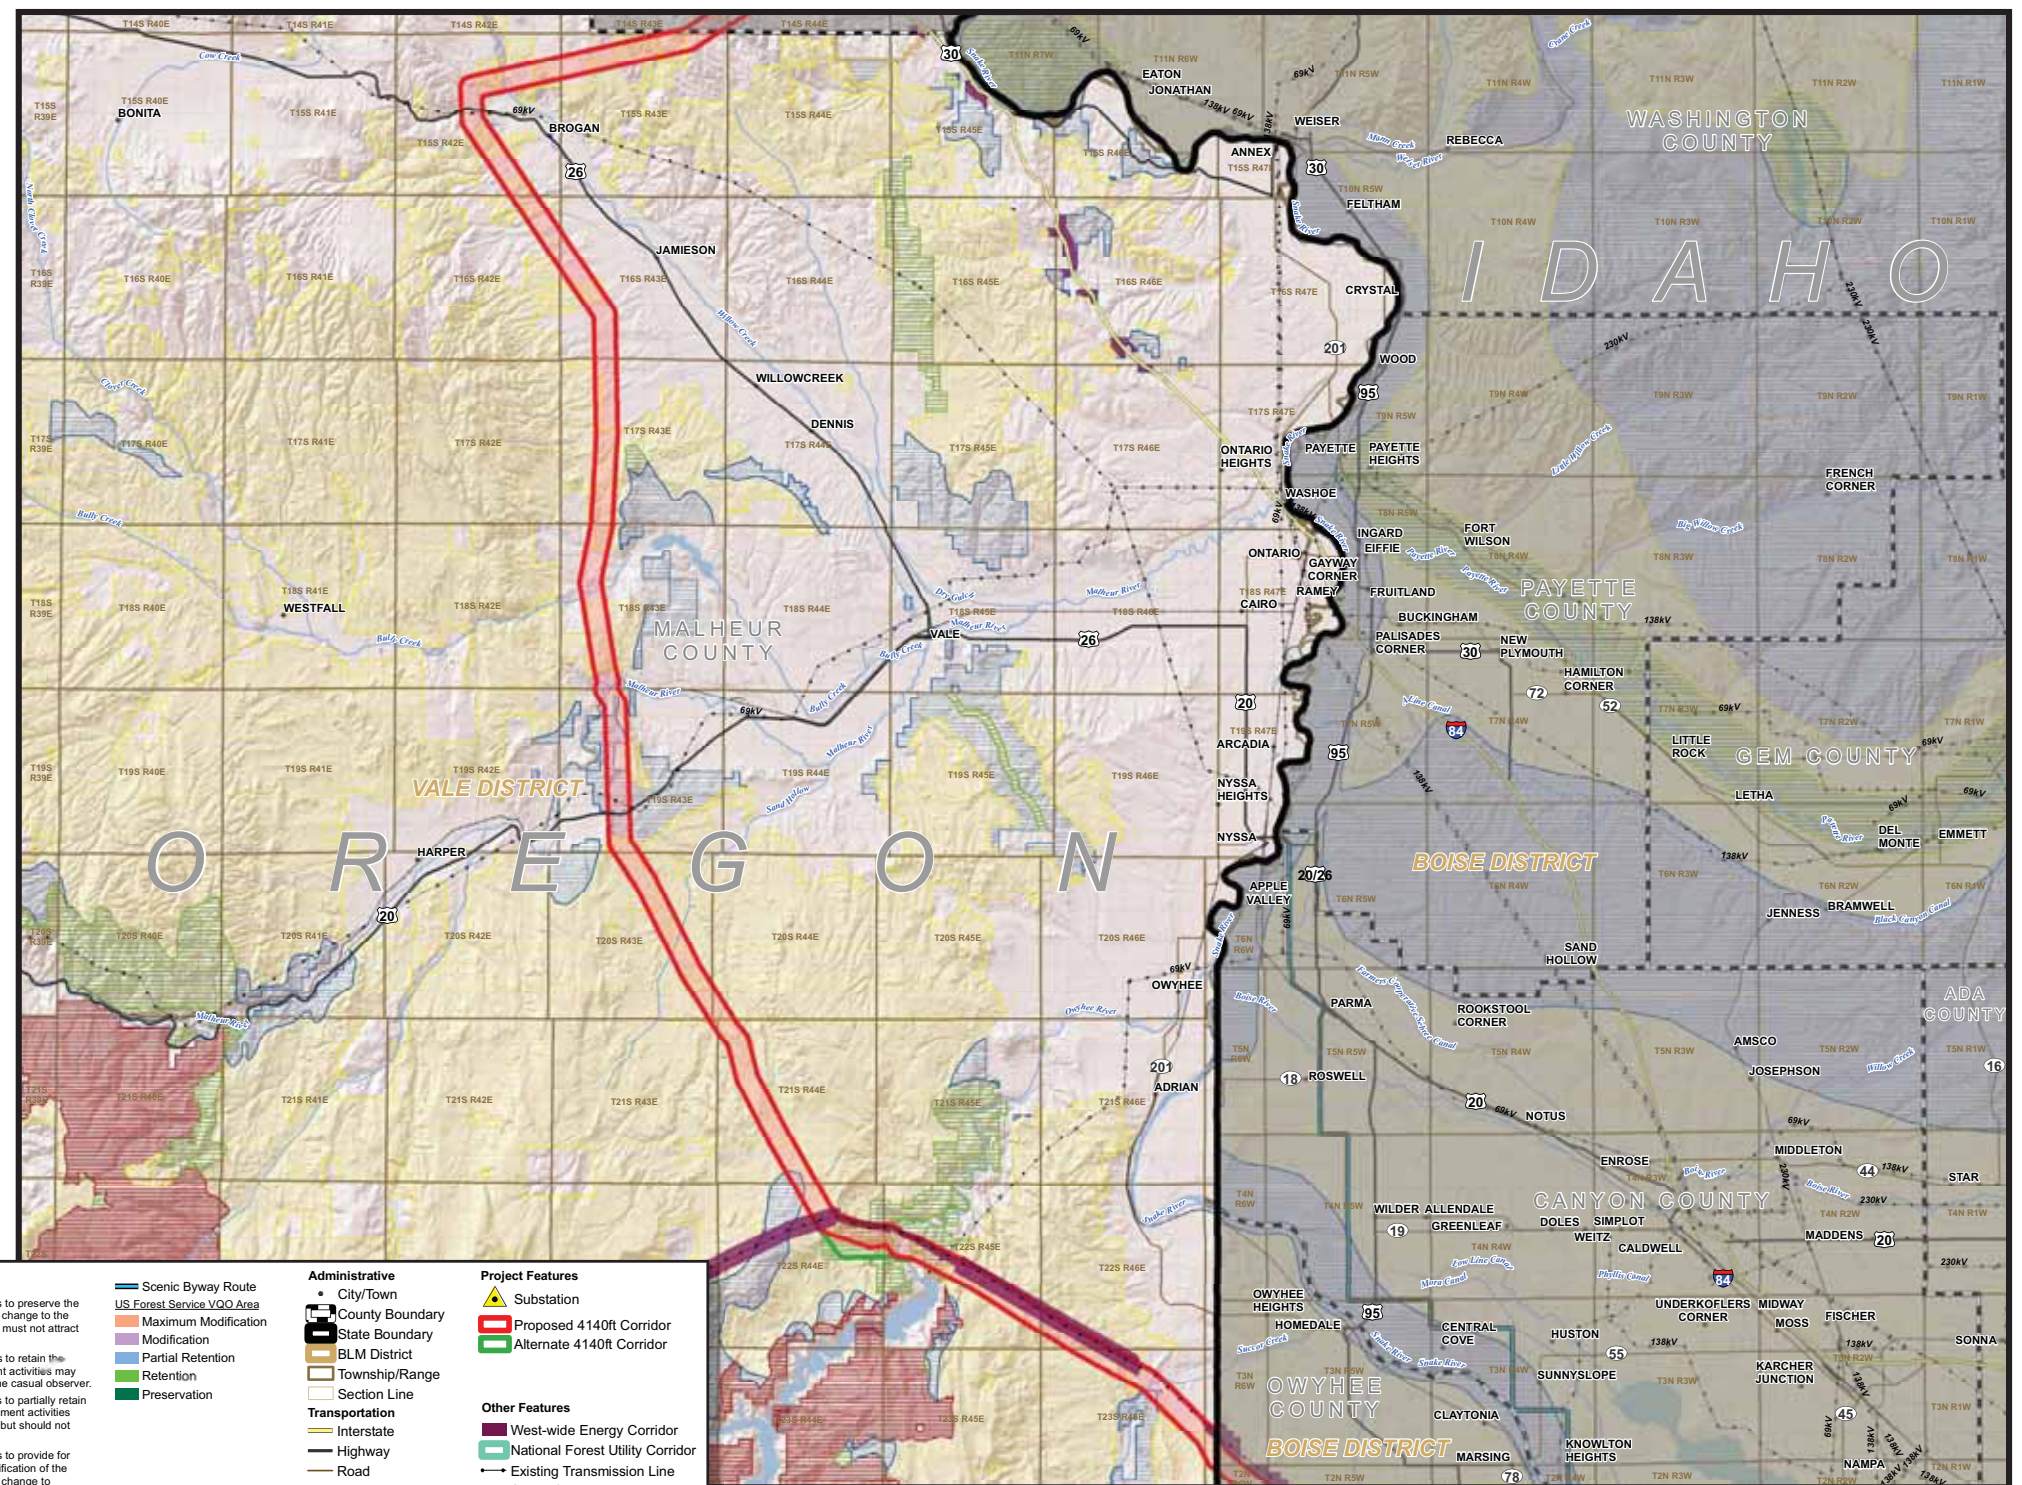

Preliminary Visual Resources

- Designated scenic corridors
- BLM and USFS visual resource plan standards

Include in your comments any additional resources we should consider and, if possible, their location.

No warranty is made as to the accuracy, reliability, or completeness of these data for individual or aggregate use with other data. Original data were compiled from various sources. This information may not meet National Map Accuracy Standards. This product was developed through digital means and may be updated without notification.