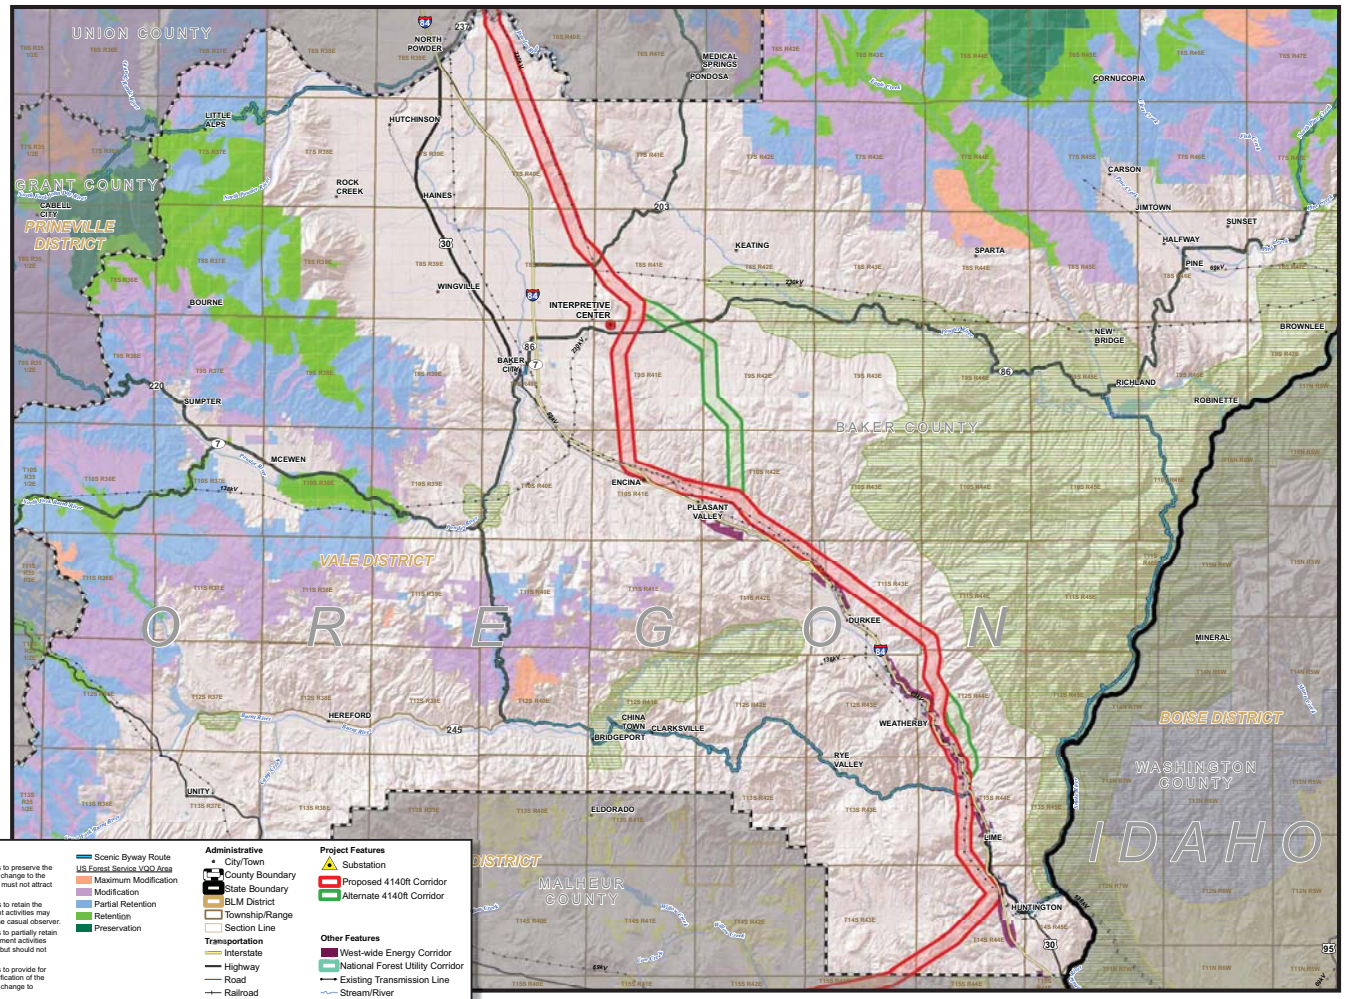

# Preliminary Visual Resources

- Designated scenic corridors
- BLM and USFS visual resource plan standards

Include in your comments any additional resources we should consider and, if possible, their location.

No warranty is made as to the accuracy, reliability, or completeness of these data for individual or aggregate use with other data. Original data were compiled from various sources. This information may not meet National Map Accuracy Standards. This product was developed through digital means and may be updated without notification.